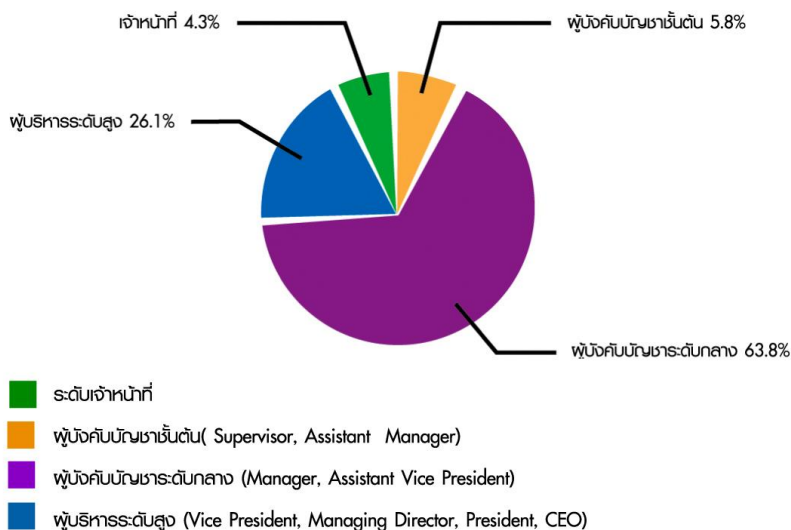

• World-Class Curriculums

Boston Network's course curriculums incorporate best-in-business thinking and practices and are designed for all organizational levels. Covering the full range of competencies in all business functions, they include seminars in communication, finance, human resources, information technology, leadership, management, marketing, project management, sales and strategic planning—and can be delivered through public seminars or on-site programs and as customized learning solutions.